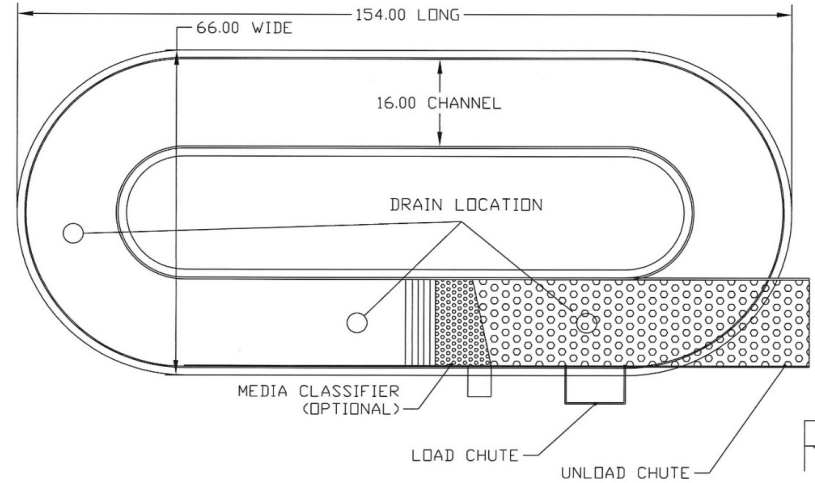

VIBRA RT-36 VIBRATORY MACHINE
(34 CU FT MEDIA CHANNEL)

RT-36 OVAL
MACHINE HEIGHT
MACHINE LENGTH
MACHINE WIDTH
CHANNEL WIDTH
SHIPPING WEIGHT

20 HP, 460/575 VOLT 60 Hz
58 INCHES
154 INCHES
57 INCHES
16 INCHES
10000 POUNDS

made in
CANADA
fabriqué
au CANADA

RT