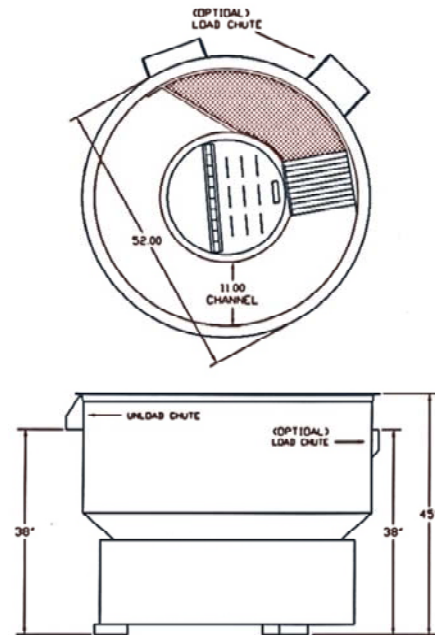

VIBRA VF-7 VIBRATORY MACHINE

(5.25 CU FT ACTUAL CAPACITY)

VF-7	5 HP 1750 RPM 230, 460, 575 VOLT
LOAD HEIGHT	45 INCHES
UNLOAD HEIGHT	38 INCHES
LOAD CHUTE (OPTIONAL)	38 INCHES
MACHINE HEIGHT	45 INCHES
CHANNEL WIDTH	11 INCHES
OVERALL DIAMETER	52 INCHES
SHIPPING WEIGHT	2290 POUNDS
(OPTIONAL LOAD CHUTE)	

made in
CANADA

fabriqué
au CANADA

VF-7